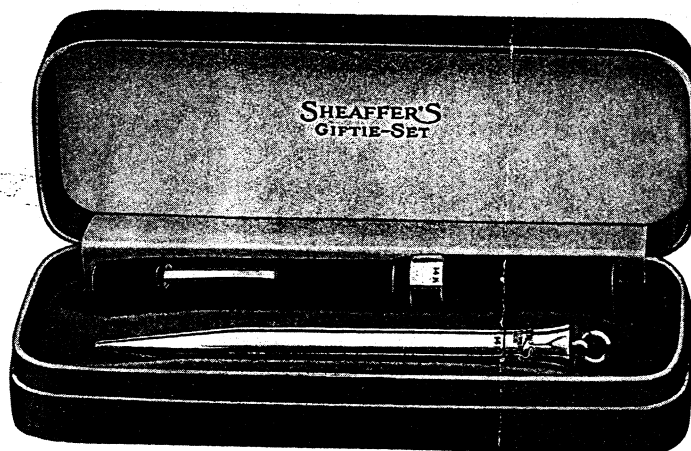

Midget length—pen 3¾ inches, pencil 3½ inches

Set No.	Pcl. No.	Pcl. Price	Pen No.	Pen Price	Set Price
EM1—DAM—14K	Green	\$12.00	29½M—Ebony 14K Green Gold (Band)	\$5.00	\$16.00

Gold filled and Sterling prices include plush box. Solid gold prices include leather box.

The "Gifts That Last"

Sheaffer's Giftie Sets

Regular length—pen five inches, pencil five inches

Set No.	Pcl. No.	Pcl. Price	Pen No.	Pen Price	Set Price	
EA-DA-14K	Green Gold	.\$18.00	29C-Ebony 14K	Green Gold	.\$8.00	\$25.00